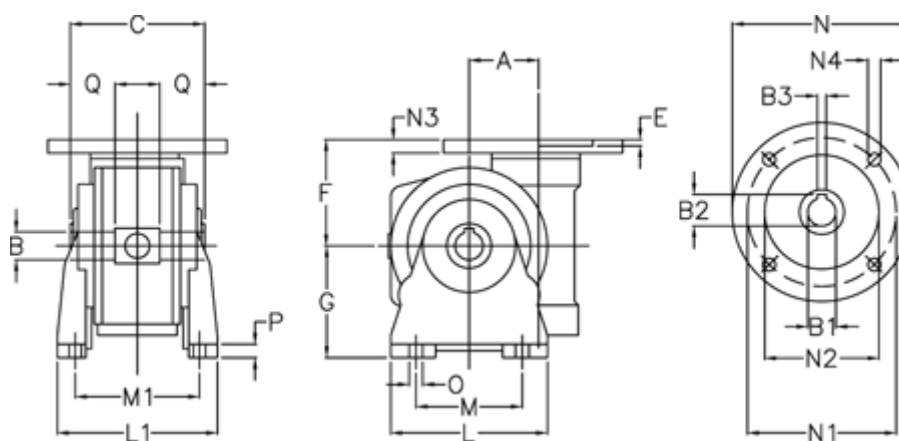

Data Sheet

Article number: 3902210060355

Description: Worm gear
VF 210-V-60-160B5, without lubrication

Measures

A	= 210	G	= 335	N3	= 22
B	= 90 H7	L	= 440	N4	= 18
B1 E7	= 42	L1	= 320	O	= 26
B2	= 45.3	M	= 340	P	= 25
B3 H9	= 12	M1	= 265	Q	= 85
C	= 260	N	= 350		
E	= 8	N1	= 300		
F	= 460	N2	= 250		